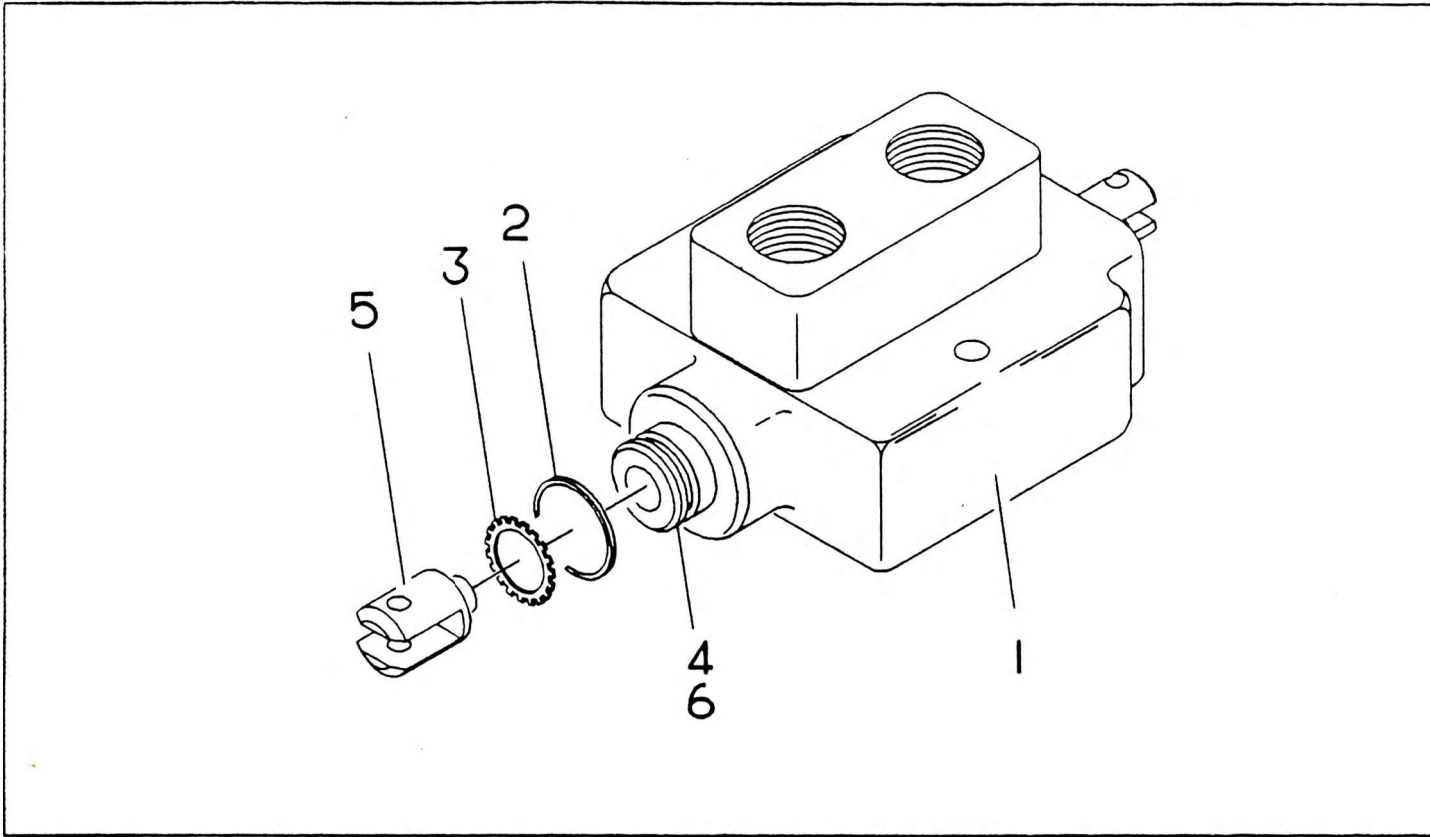

VALVE ASSEMBLY - DOUBLE SELECTOR

GROVE

NO.	PART NO.	QTY	DESCRIPTION	NO.	PART NO.	QTY	DESCRIPTION
	7-926-001995		COMPLETE ASSY				
1	NOT SERVICED	1	HOUSING				
2	9-926-106310	2	RING, RETAINER				
3	9-926-106311	2	WASHER				
4	NOT SERVICED	1	SPOOL				
5	9-926-106312	2	END, SPOOL				
6	9-926-106313	2	O-RING				